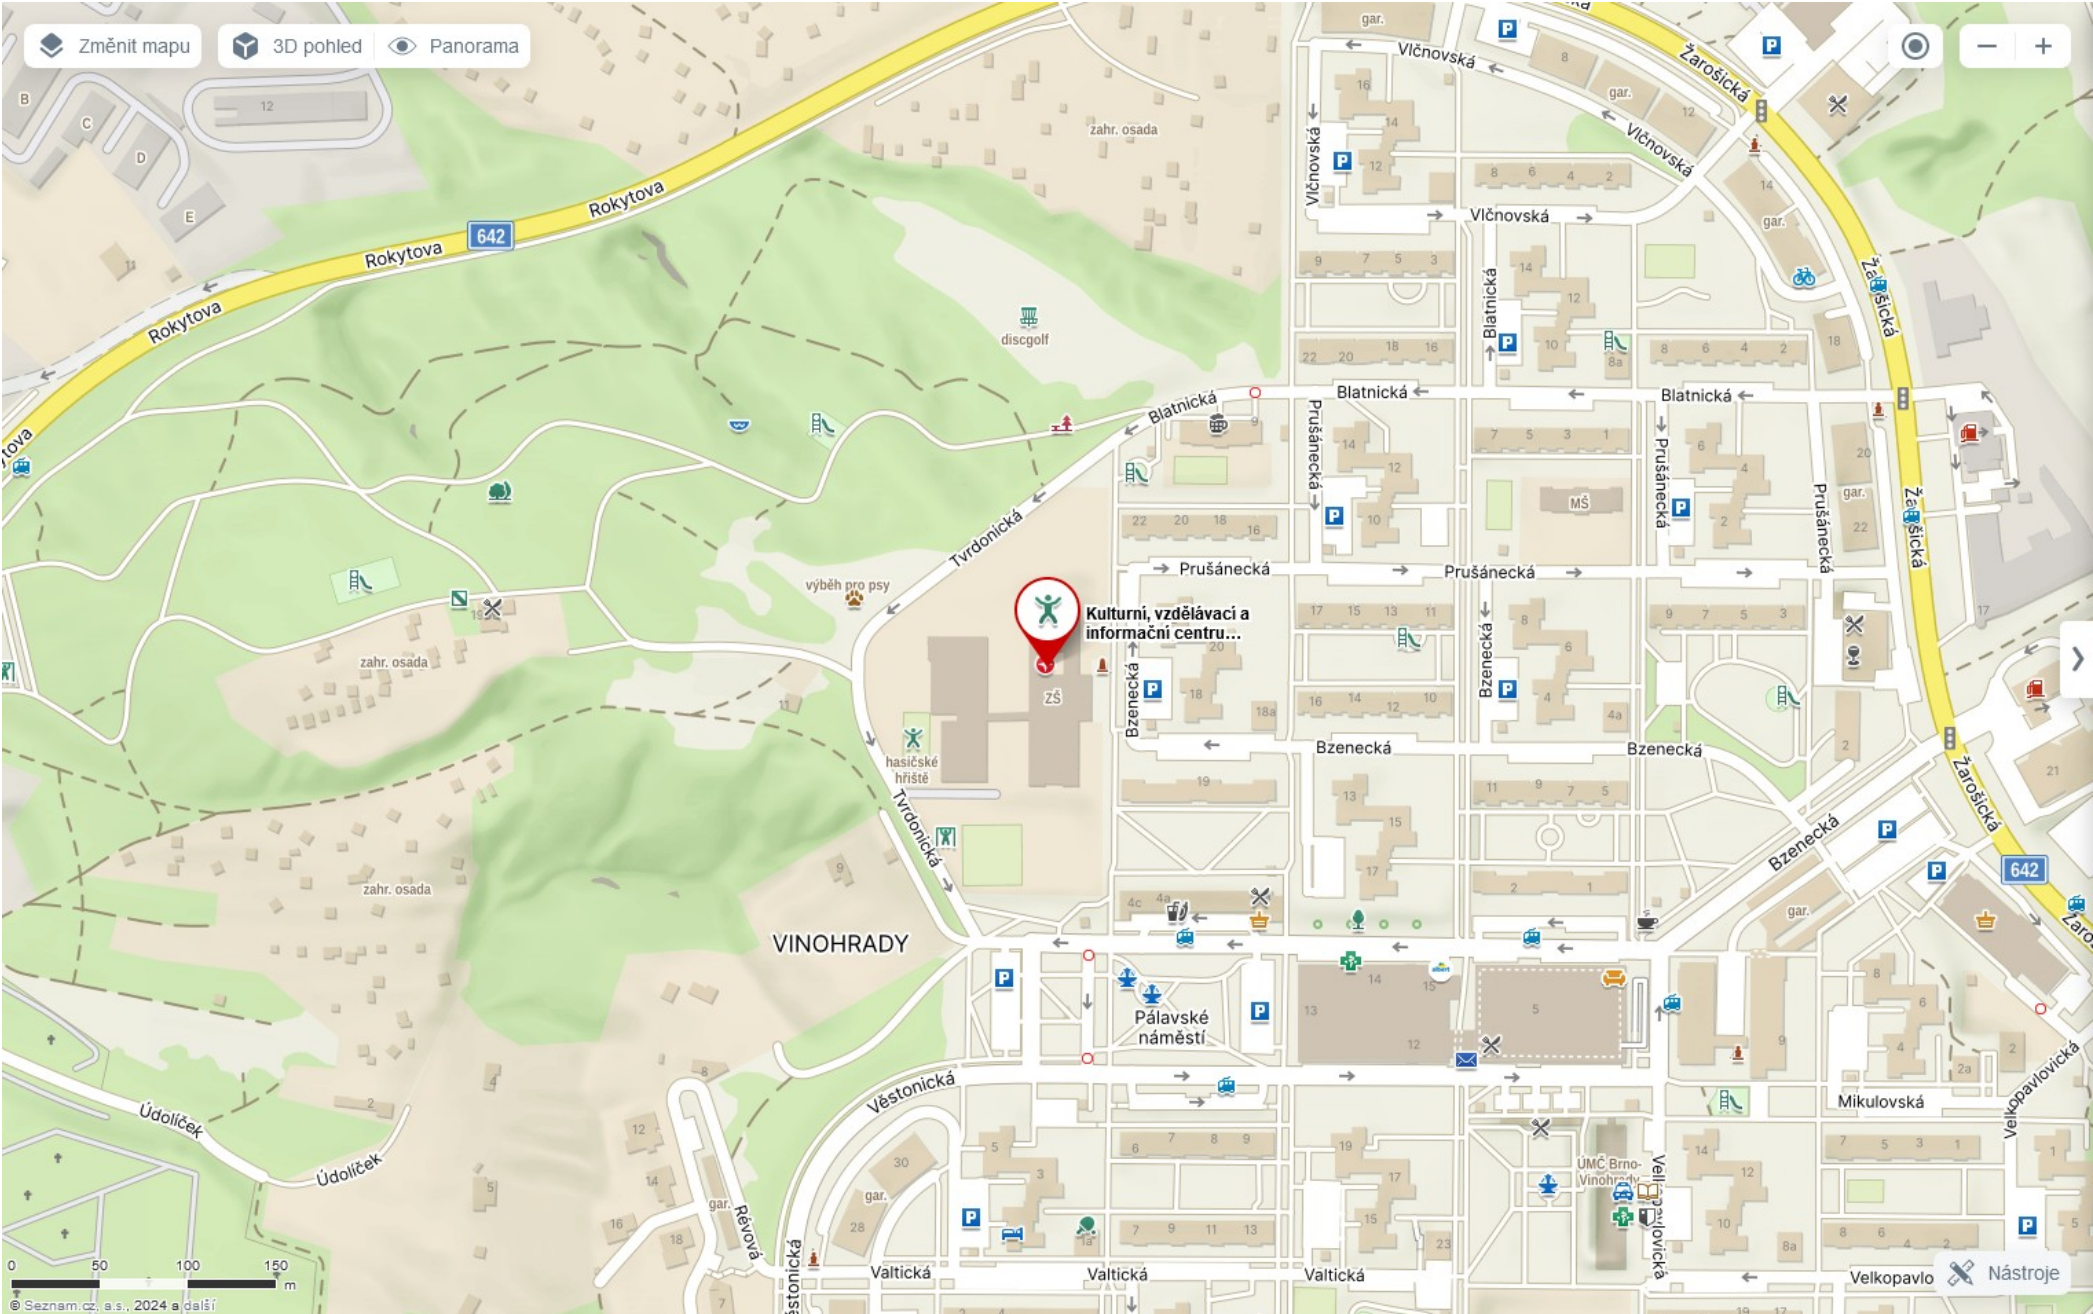

Cultural, Educational and Information Center of the Brno-Vinohrady City District (Kulturní, vzdělávací a informační centrum městské části Brno-Vinohrady)

Bzenecká 4226/23, 62800 Brno - Vinohrady

Cats exhibitors, a place for unloading things from the car (temporary parking for unloading).

Then it is necessary to put the car on a nearby parking lot. There are several of them around the exhibition. Otherwise there is a risk of towing a vehicle.

Parking