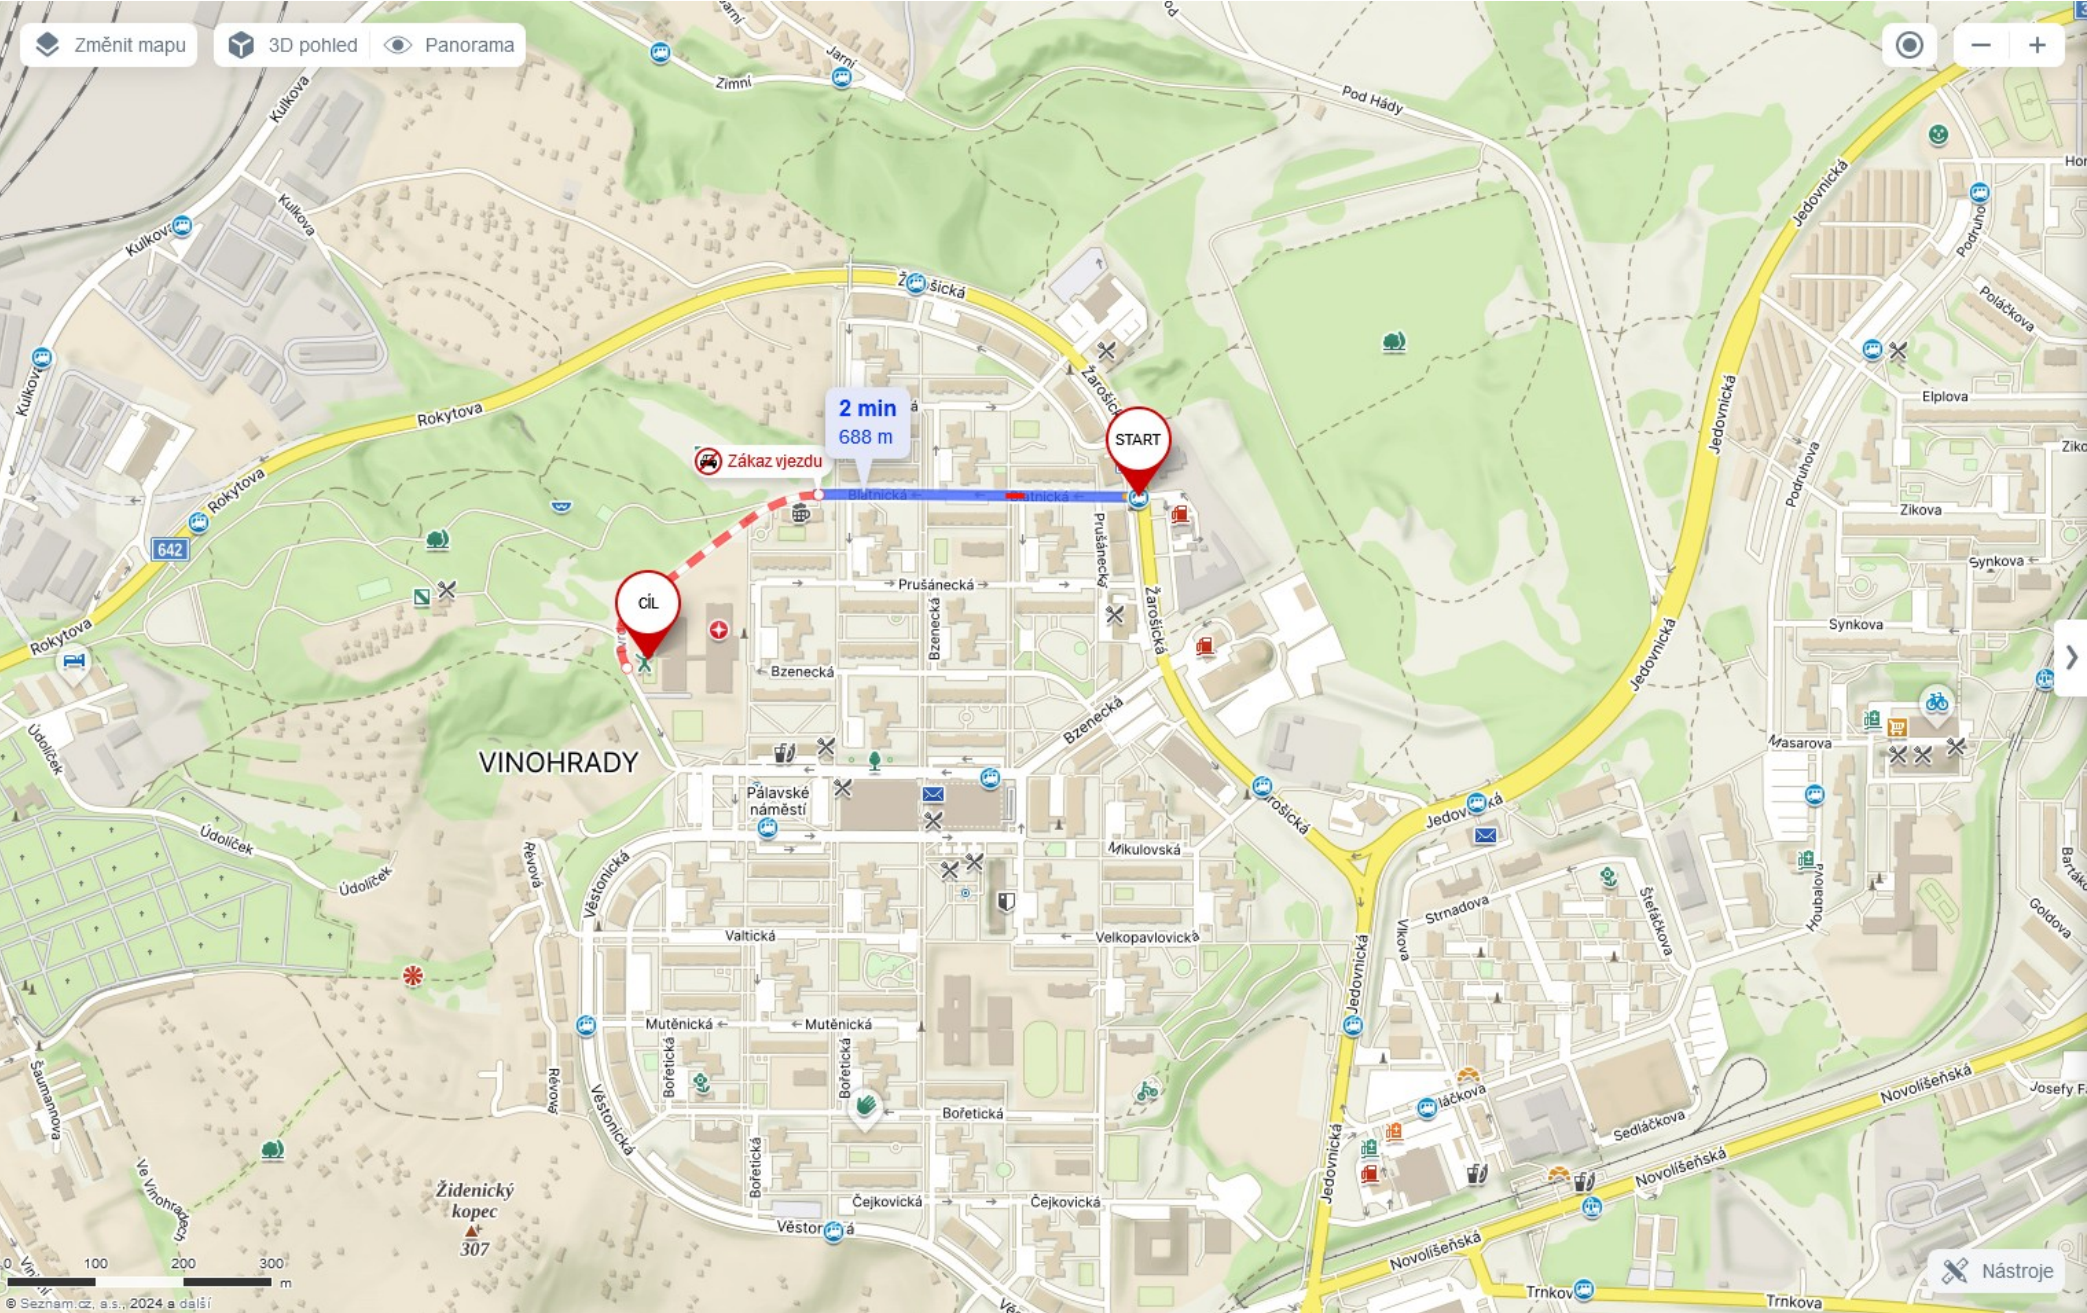

Cultural, Educational and Information Center of the Brno-Vinohrady City District (Kulturní, vzdělávací a informační centrum městské části Brno-Vinohrady)

Bzenecká 4226/23, 62800 Brno - Vinohrady

Cats exhibitors, a place for unloading things from the car (temporary parking for unloading).

Then it is necessary to put the car on a nearby parking lot. There are several of them around the exhibition. Otherwise there is a risk of towing a vehicle.

Parking